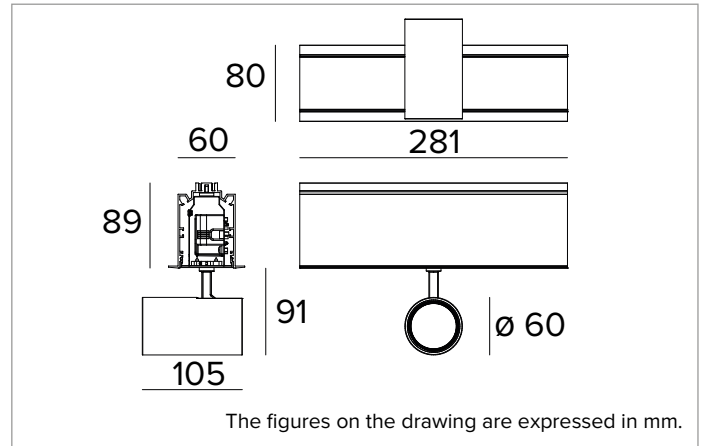

SOURCE

High efficiency Chip on Board LED Ra90.

Energy efficiency class: E

Nominal power: 1x14W

Nominal flux: 1964lm

Colour rendering index: 90

Rf: 90

Rg: 98

CCT nominal: 4000K

Lifetime (L80/B10): >50000h tq +25°C

ILLUMINOTECHNICAL CHARACTERISTICS

Convex faceted highly reflective anodised aluminium precision optics with an opaque black silicone cut off ring.

Beam angles: MWFL

Optical efficiency: 77%

Fixture flux: 1504lm

Luminous efficacy: 99lm/W

Photobiological safety: Compliant with RG1 low risk group

MECHANICAL CHARACTERISTICS

Painted extruded aluminium linear body. Projectors with a die-cast painted aluminium body. The optical unit can be adjusted from 0° a 90° on the vertical plane and 355° on the horizontal plane with the possibility to block the beam with a mechanical locking system on the horizontal plane and a friction locking system on the vertical plane.

Colour and finish: Plaster white

Dimensions: L=281mm

Weight: 1.9Kg

Version: 1xLABEL 6

Degree of protection: IP20

ELECTRICAL CHARACTERISTICS

Integrated electronic ON-OFF power supply. Complete with electrical cables to guarantee feeding continuity (max 2kW).

Fixture Power: 15W

Power supply: 220-240Vac 50/60Hz

Insulation Class: CLASS 1

Type of driver / Control: ON-OFF

Driver included: YES

Class F: YES

SAFE FLICKER: PstLM=<1 and SVM=<0.4 (IEC TR 61547-1 and IEC TR 63158), to ensure a more comfortable and safe light

Ambient temperature: 0°C / +25°C

INSTALLATION

For linear configurations complete with a special connector to attach to the power supply. To be completed with end caps.

NOTES

The arm is always supplied in the same colour as the body of the projector. 110-277Vac version available on request.

WARRANTY

5 years.

WARNING

Luminaire designed for disposal/recycling at end-of-life. Replaceable (LED only) light source by a professional. Replaceable control gear by a professional.

Due to the technological evolution of the electronic components, the data provided may be updated, and as such, confirmation must be requested during the order process.

Luminous flux and power supply have +/-10% tolerances with respect to the indicated value. tq +25°C (CIE 121).

We reserve the right to make technical changes.

Targetti Sankey S.r.l.
Via Pratese, 164
50145 Firenze - Italy
Tel: +39 055 37911
targetti.com
targetti@targetti.com

CCIAA Firenze
Share Capital:
€ 500.000,00
VAT N. (IT):
01537660480
R.E.A: FI-275656

TARGETTI